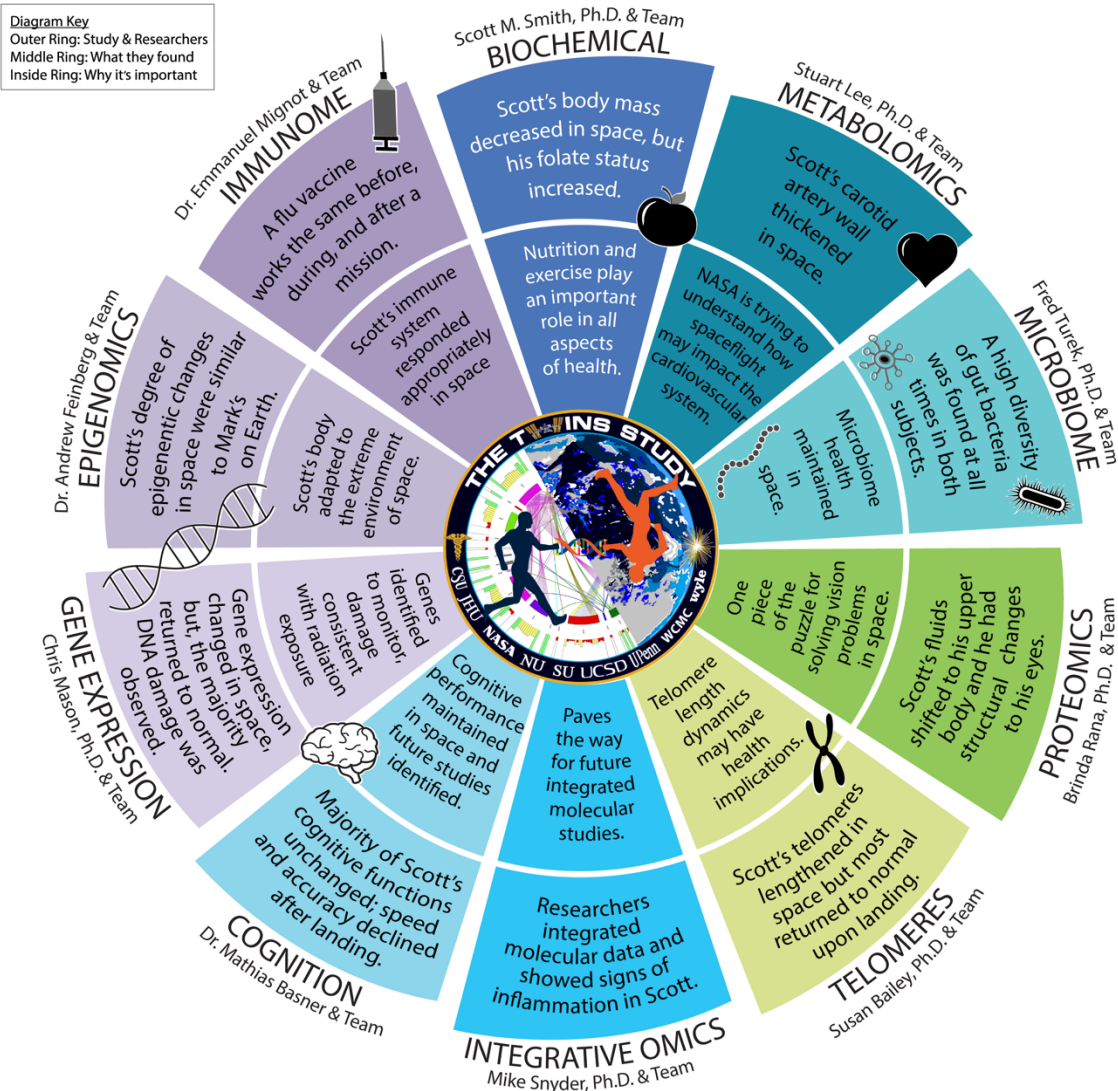

©NASA

Scott Kelly was in the recent twin study (see the attachment also for further biological studies) 520 days on the ISS (International Space Station) flying at 28,160 km/h. His twin brother Mark stayed on Earth for this time. **How much older is Mark after the experiment?**

TWINS STUDY

NASA's Bold Look at the Body in Space

TWINS STUDY BY THE NUMBERS:

NASA's Twins Study revealed interesting and assuring data on how a human adapted to space.

TWINS STUDY RESULTS AT A GLANCE:

What They Found and Why it's Important

Diagram Key
Outer Ring: Study & Researchers
Middle Ring: What they found
Inside Ring: Why it's important

NASA's Twins Study revealed interesting and assuring data on how a human adapted to space.